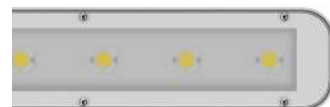

KOA LINE COB/GL S/EW

IK07 2.2J xx5

LAMPHOLDER	WATTAGE	CLASS	CRI	KELVIN	COS ϕ $\geq 0,9$	OPTIC	OPTIC BEAM	LIGHTSOURCE LUMEN OUTPUT	LUMINAIRE LUMEN OUTPUT	L	B	LIFETIME	COLOUR/ RAL	PART NUMBER
Power LED dimmable 1-10 V 220-240 V 50/60 Hz														
LED	327 W	I	80	4000	•	S/EW	-	42280 lm	32608 lm	70	10	130000 h	●	06242294
LED	244 W	I	80	4000	•	S/EW	-	31710 lm	24559 lm	70	10	130000 h	●	06242394
LED	166 W	I	80	4000	•	S/EW	-	21140 lm	16283 lm	70	10	130000 h	●	06242494

IP 66