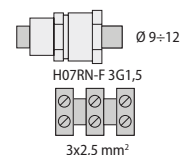

KOA LINE SMD/LN ELL DETEK

IK05 0.7J xx3

LAMPHOLDER	WATTAGE	CLASS	CRI	KELVIN	COS ϕ $\geq 0,9$	OPTIC	OPTIC BEAM	LIGHTSOURCE LUMEN OUTPUT	LUMINAIRE LUMEN OUTPUT	L	B	LIFETIME	COLOUR/ RAL	PART NUMBER
Power LED 220-240 V 50/60 Hz														
LED	135 W	I	70	4000	•	ELL	90°x45°	17216 lm	13061 lm	70	10	50000 h	●	06244894

KOA LINE SMD/LN
KOA LINE COB/GL