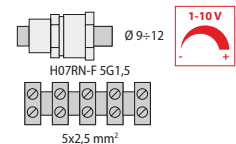

KOA LINE SMD/LN ELL DETEK

IK05 0.7J xx3

LAMPHOLDER	WATTAGE	CLASS	CRI	KELVIN	COS ϕ $\geq 0,9$	OPTIC	OPTIC BEAM	LIGHTSOURCE LUMEN OUTPUT	LUMINAIRE LUMEN OUTPUT	L	B	LIFETIME	COLOUR/ RAL	PART NUMBER
Power LED 220-240 V 50/60 Hz														
LED	135 W	I	70	4000	•	ELL	90°x45°	17216 lm	13061 lm	70	10	50000 h	●	06244894

KOA LINE SMD/LN
KOA LINE COB/GL