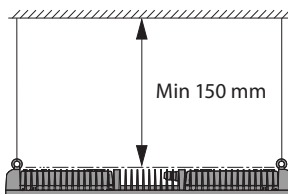

KOA LINE STR/GL S/EW

IK07 2.2J xx5

LAMPHOLDER	WATTAGE	CLASS	CRI	KELVIN	COS ϕ $\geq 0,9$	OPTIC	OPTIC BEAM	LIGHTSOURCE LUMEN OUTPUT	LUMINAIRE LUMEN OUTPUT	L	B	LIFETIME	COLOUR/ RAL	PART NUMBER
Power LED 220-240 V 50/60 Hz														
LED	112 W	I	85	4000	•	S/EW	-	13350 lm	9826 lm	80	10	60000 h	●	06247794
LED	56 W	I	85	4000	•	S/EW	-	6675 lm	4970 lm	80	10	60000 h	●	06247694
Power LED dimmable 1-10 V 220-240 V 50/60 Hz														
LED	112 W	I	85	4000	•	S/EW	-	13350 lm	9826 lm	80	10	60000 h	●	06247594
LED	56 W	I	85	4000	•	S/EW	-	6675 lm	4970 lm	80	10	60000 h	●	06247494
Power LED - dimmable DALI 220-240 V 50/60 Hz														
LED	112 W	I	85	4000	•	S/EW	-	13350 lm	9826 lm	80	10	60000 h	●	06247994
LED	56 W	I	85	4000	•	S/EW	-	6675 lm	4970 lm	80	10	60000 h	●	06247894
Power LED - Emergency 220-240 V 50/60 Hz														
LED	112 W	I	85	4000	•	S/EW	-	13350 lm	9826 lm	80	10	60000 h	●	06248194
LED	56 W	I	85	4000	•	S/EW	-	6675 lm	4970 lm	80	10	60000 h	●	06248094

IP 66

KOA LINE STR/PC S/EW

IK08 9J xx5

LAMPHOLDER	WATTAGE	CLASS	CRI	KELVIN	COS ϕ $\geq 0,9$	OPTIC	OPTIC BEAM	LIGHTSOURCE LUMEN OUTPUT	LUMINAIRE LUMEN OUTPUT	L	B	LIFETIME	COLOUR/ RAL	PART NUMBER
Power LED 220-240 V 50/60 Hz														
LED	112 W	I	85	4000	•	S/EW	-	13350 lm	10013 lm	80	10	60000 h	●	06243294
LED	56 W	I	85	4000	•	S/EW	-	6675 lm	5207 lm	80	10	60000 h	●	06243194
Power LED dimmable 1-10 V 220-240 V 50/60 Hz														
LED	112 W	I	85	4000	•	S/EW	-	13350 lm	10013 lm	80	10	60000 h	●	06243494
LED	56 W	I	85	4000	•	S/EW	-	6675 lm	5207 lm	80	10	60000 h	●	06243394
Power LED - dimmable DALI 220-240 V 50/60 Hz														
LED	112 W	I	85	4000	•	S/EW	-	13350 lm	10013 lm	80	10	60000 h	●	06243694
LED	56 W	I	85	4000	•	S/EW	-	6675 lm	5207 lm	80	10	60000 h	●	06243594
Power LED - Emergency 220-240 V 50/60 Hz														
LED	112 W	I	85	4000	•	S/EW	-	13350 lm	10013 lm	80	10	60000 h	●	06243894
LED	56 W	I	85	4000	•	S/EW	-	6675 lm	5207 lm	80	10	60000 h	●	06243794

IP 65

KOA LINE COB/GL S/EW

IK07 2.2J xx5