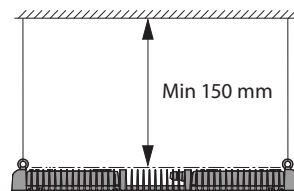

KOA LINE SMD/LN ELL DETEK

IK05 0.7J xx3

LAMPHOLDER	WATTAGE	CLASS	CRI	KELVIN	COS ϕ $\geq 0,9$	OPTIC	OPTIC BEAM	LIGHTSOURCE LUMEN OUTPUT	LUMINAIRE LUMEN OUTPUT	L	B	LIFETIME	COLOUR/ RAL	PART NUMBER
Power LED 220-240 V 50/60 Hz														
LED	135 W	I	70	4000	•	ELL	90°x45°	17216 lm	13061 lm	70	10	50000 h	●	06244894

KOA LINE SMD/LN
KOA LINE COB/GL