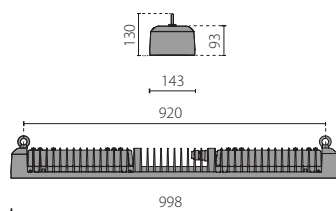

KOA LINE
SMD/LN
KOA LINE
SMD/LN DETEK

KOA LINE
STR/GL

KOA LINE
STR/PC

KOA LINE
COB/GL

KOA LINE SMD/LN S/W UGR22

IK08 9J xx5

LAMPHOLDER	WATTAGE	CLASS	CRI	KELVIN	COS ϕ $\geq 0,9$	OPTIC	OPTIC BEAM	LIGHTSOURCE LUMEN OUTPUT	LUMINAIRE LUMEN OUTPUT	L	B	LIFETIME	COLOUR/ RAL	PART NUMBER
Power LED 220-240 V 50/60 Hz														
LED	135 W	I	70	4000	•	S/W	-	17216 lm	13927 lm	80	10	60000 h	●	06239994
Power LED dimmable 1-10 V 220-240 V 50/60 Hz														
LED	135 W	I	70	4000	•	S/W	-	17216 lm	13927 lm	80	10	60000 h	●	06246294
Power LED - dimmable DALI 220-240 V 50/60 Hz														
LED	135 W	I	70	4000	•	S/W	-	17216 lm	13927 lm	80	10	60000 h	●	06240494