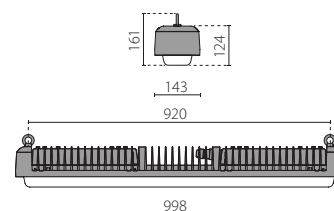

KOA LINE
SMD/LN
KOA LINE
SMD/LN DETEK

KOA LINE
STR/GL

KOA LINE
STR/PC

KOA LINE
COB/GL

KOA LINE SMD/LN S/W UGR22

IK08 9J xx5

LAMPHOLDER	WATTAGE	CLASS	CRI	KELVIN	COS ϕ $\geq 0,9$	OPTIC	OPTIC BEAM	LIGHTSOURCE LUMEN OUTPUT	LUMINAIRE LUMEN OUTPUT	L	B	LIFETIME	COLOUR/ RAL	PART NUMBER
Power LED 220-240 V 50/60 Hz														
LED	135 W	I	70	4000	•	S/W	-	17216 lm	13927 lm	80	10	60000 h	●	06239994
Power LED dimmable 1-10 V 220-240 V 50/60 Hz														
LED	135 W	I	70	4000	•	S/W	-	17216 lm	13927 lm	80	10	60000 h	●	06246294
Power LED - dimmable DALI 220-240 V 50/60 Hz														
LED	135 W	I	70	4000	•	S/W	-	17216 lm	13927 lm	80	10	60000 h	●	06240494